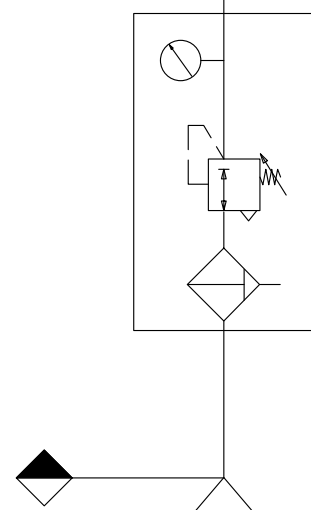

ITEM	QTY	DESCRIPTION
1	1	Double effect pneumatic cylinder L-Act
2	1	Positioner YT 3300
3	1	Air Set filter Sitecna, Aluminum, 1/4" NPT
		Tubing 5/16" NPT - SS 316
		Fitting - SS 316

Fail Position: AFC

CLOSE

LCV-RU0001A-01,LCV-RU0001B-01

ITEM	TAG No.	Serial Number
001	LCV-RU0001A-B	800302-001-02

3

Set pressure: 4.5 bar g

Air Supply  
1/4" NPT-F Connection

Customer | VSI Controls  
Supply limits

Actuator action with air supply	Control Mode
Actuator action without air supply	Valve to Close

## Pneumatic/Wiring Diagram

CUSTOMER: <b>Controlfluid</b>				P.O. NUMBER: 2024-PO-200		DWG NUMBER: 800302-PWD-001	
REVISION DESCRIPTION: <b>First issue</b>				SHEET: 1 of 1		SERIAL NUMBER: See table	
DATE: 29/08/2024	REVISION: 00	DRAWN: N.Bhatiya	APPROV.: D.Ciriolo	ITEM: See table	VALVE TAG: See table	PROJECT: BOC	