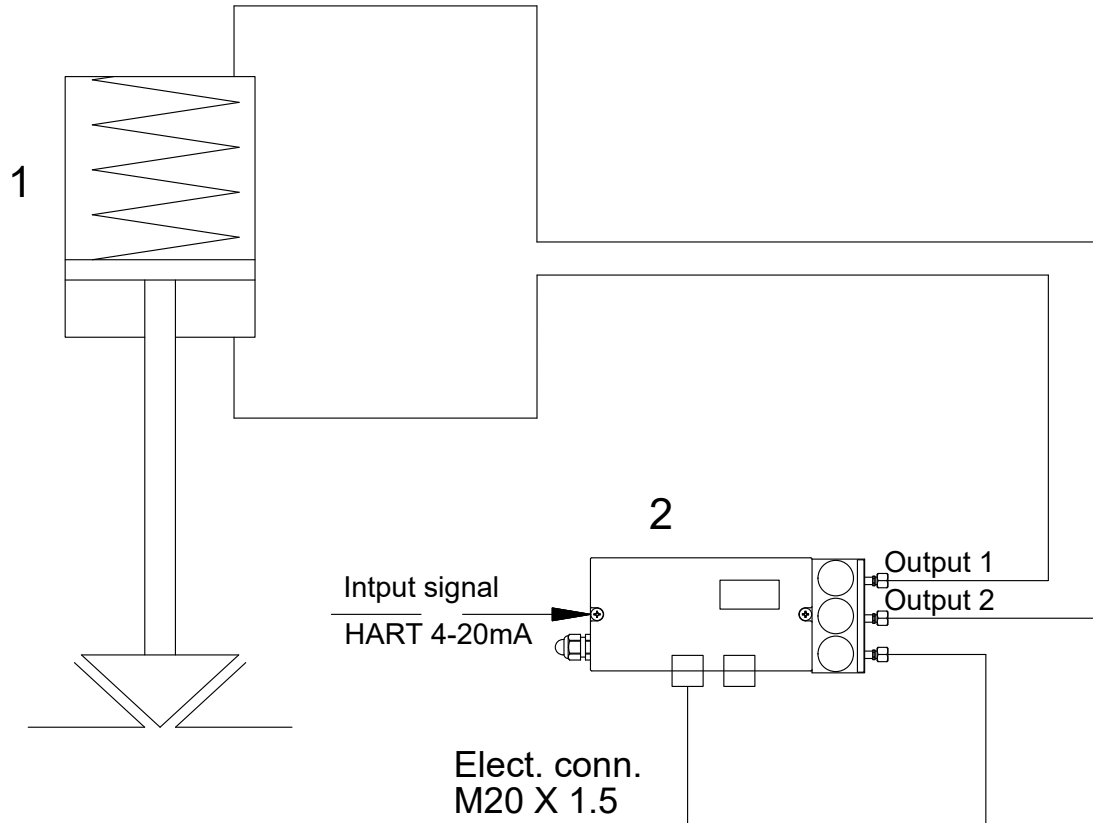

ITEM	QTY	DESCRIPTION
1	1	Double effect pneumatic cylinder L-Act
2	1	Positioner YT 3300
3	1	Air Set filter Sitecna, Aluminum, 1/4" NPT
		Tubing 5/16" NPT - SS 316
		Fitting - SS 316

Fail Position: AFC

CLOSE

LCV-RU0001A-01,LCV-RU0001B-01

ITEM	TAG No.	Serial Number
001	LCV-RU0001A-B	800302-001-02

3

Set pressure: 4.5 bar g

Air Supply  
1/4" NPT-F Connection

Customer | VSI Controls  
Supply limits

Actuator action with air supply	Control Mode
Actuator action without air supply	Valve to Close

## Pneumatic/Wiring Diagram

CUSTOMER: <b>Controlfluid</b>				P.O. NUMBER: 2024-PO-200		DWG NUMBER: 800302-PWD-001	
REVISION DESCRIPTION: <b>First issue</b>				SHEET: 1 of 1		SERIAL NUMBER: See table	
DATE: 29/08/2024	REVISION: 00	DRAWN: N.Bhatiya	APPROV.: D.Ciriolo	ITEM: See table	VALVE TAG: See table	PROJECT: BOC	