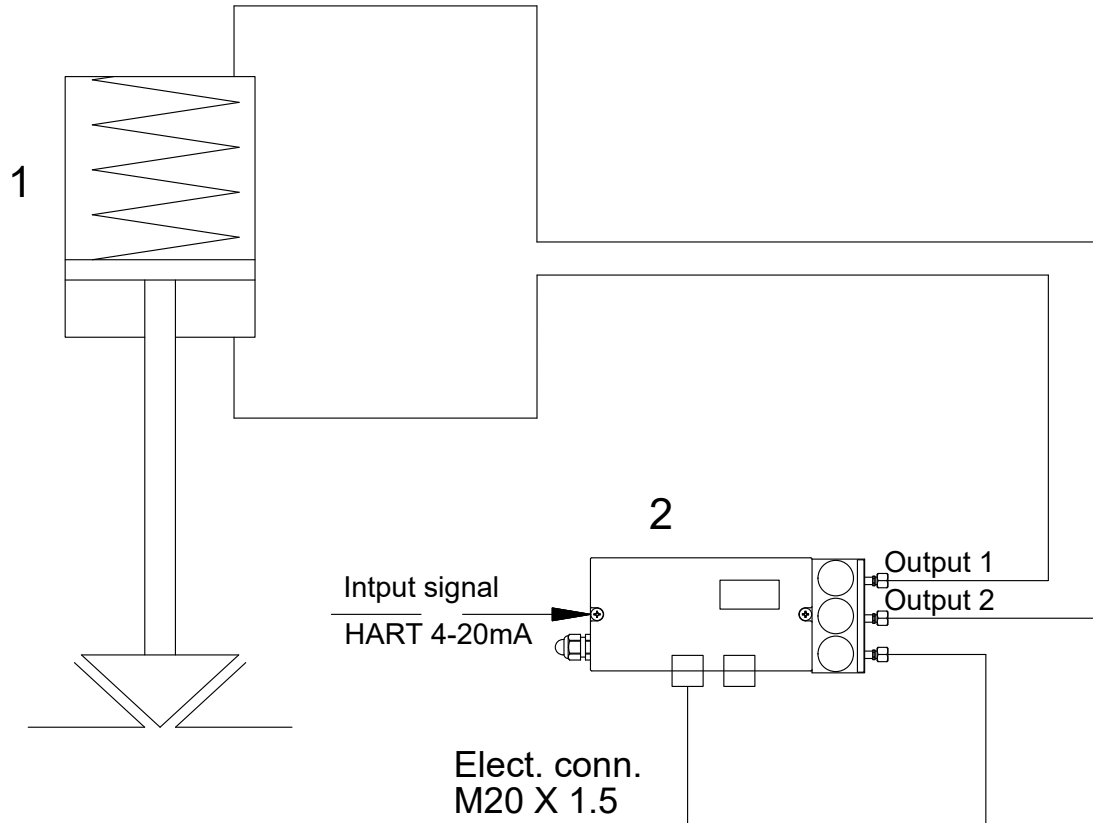

ITEM	QTY	DESCRIPTION
1	1	Double effect pneumatic cylinder L-Act
2	1	Positioner YT 3300
3	1	Air Set filter Sitecna, Aluminum, 1/4" NPT
		Tubing 5/16" NPT - SS 316
		Fitting - SS 316

Fail Position: AFC

CLOSE

ITEM	TAG No.	Serial Number
001	LCV-RU0001A-B	800302-001-02

Customer  VSI Controls  
Supply limits

3

Set pressure: 4.5 bar g

Air Supply  
1/4" NPT-F Connection

Actuator action with air supply	Control Mode
Actuator action without air supply	Valve to Close

## Pneumatic/Wiring Diagram

CUSTOMER: <b>Controlfluid</b>				P.O. NUMBER: 2024-PO-200		DWG NUMBER: 800302-PWD-001	
REVISION DESCRIPTION: <b>First issue</b>				SHEET: 1 of 1		SERIAL NUMBER: See table	
DATE: 29/08/2024	REVISION: 00	DRAWN: N.Bhatiya	APPROV.: D.Ciriolo	ITEM: See table	VALVE TAG: See table	PROJECT: BOC	