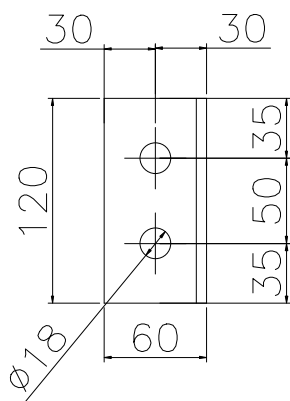

GRATING DESCRIPTION

A	SEE PART LIST	—
B	SEE PART LIST	—
G	25	mm
E	5	mm
C	30	mm
D	50	mm

GRATING CLAMP

P1 THK.=5

P2 L60*6

SEC A