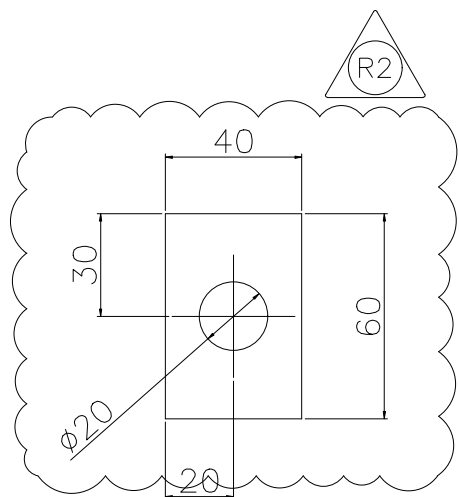

GRATING DESCRIPTION

A	SEE PART LIST	—
B	SEE PART LIST	—
G	25	mm
E	5	mm
C	30	mm
D	50	mm

GRATING CLAMP

P1 THK.=5

P2 L60*6

SEC A