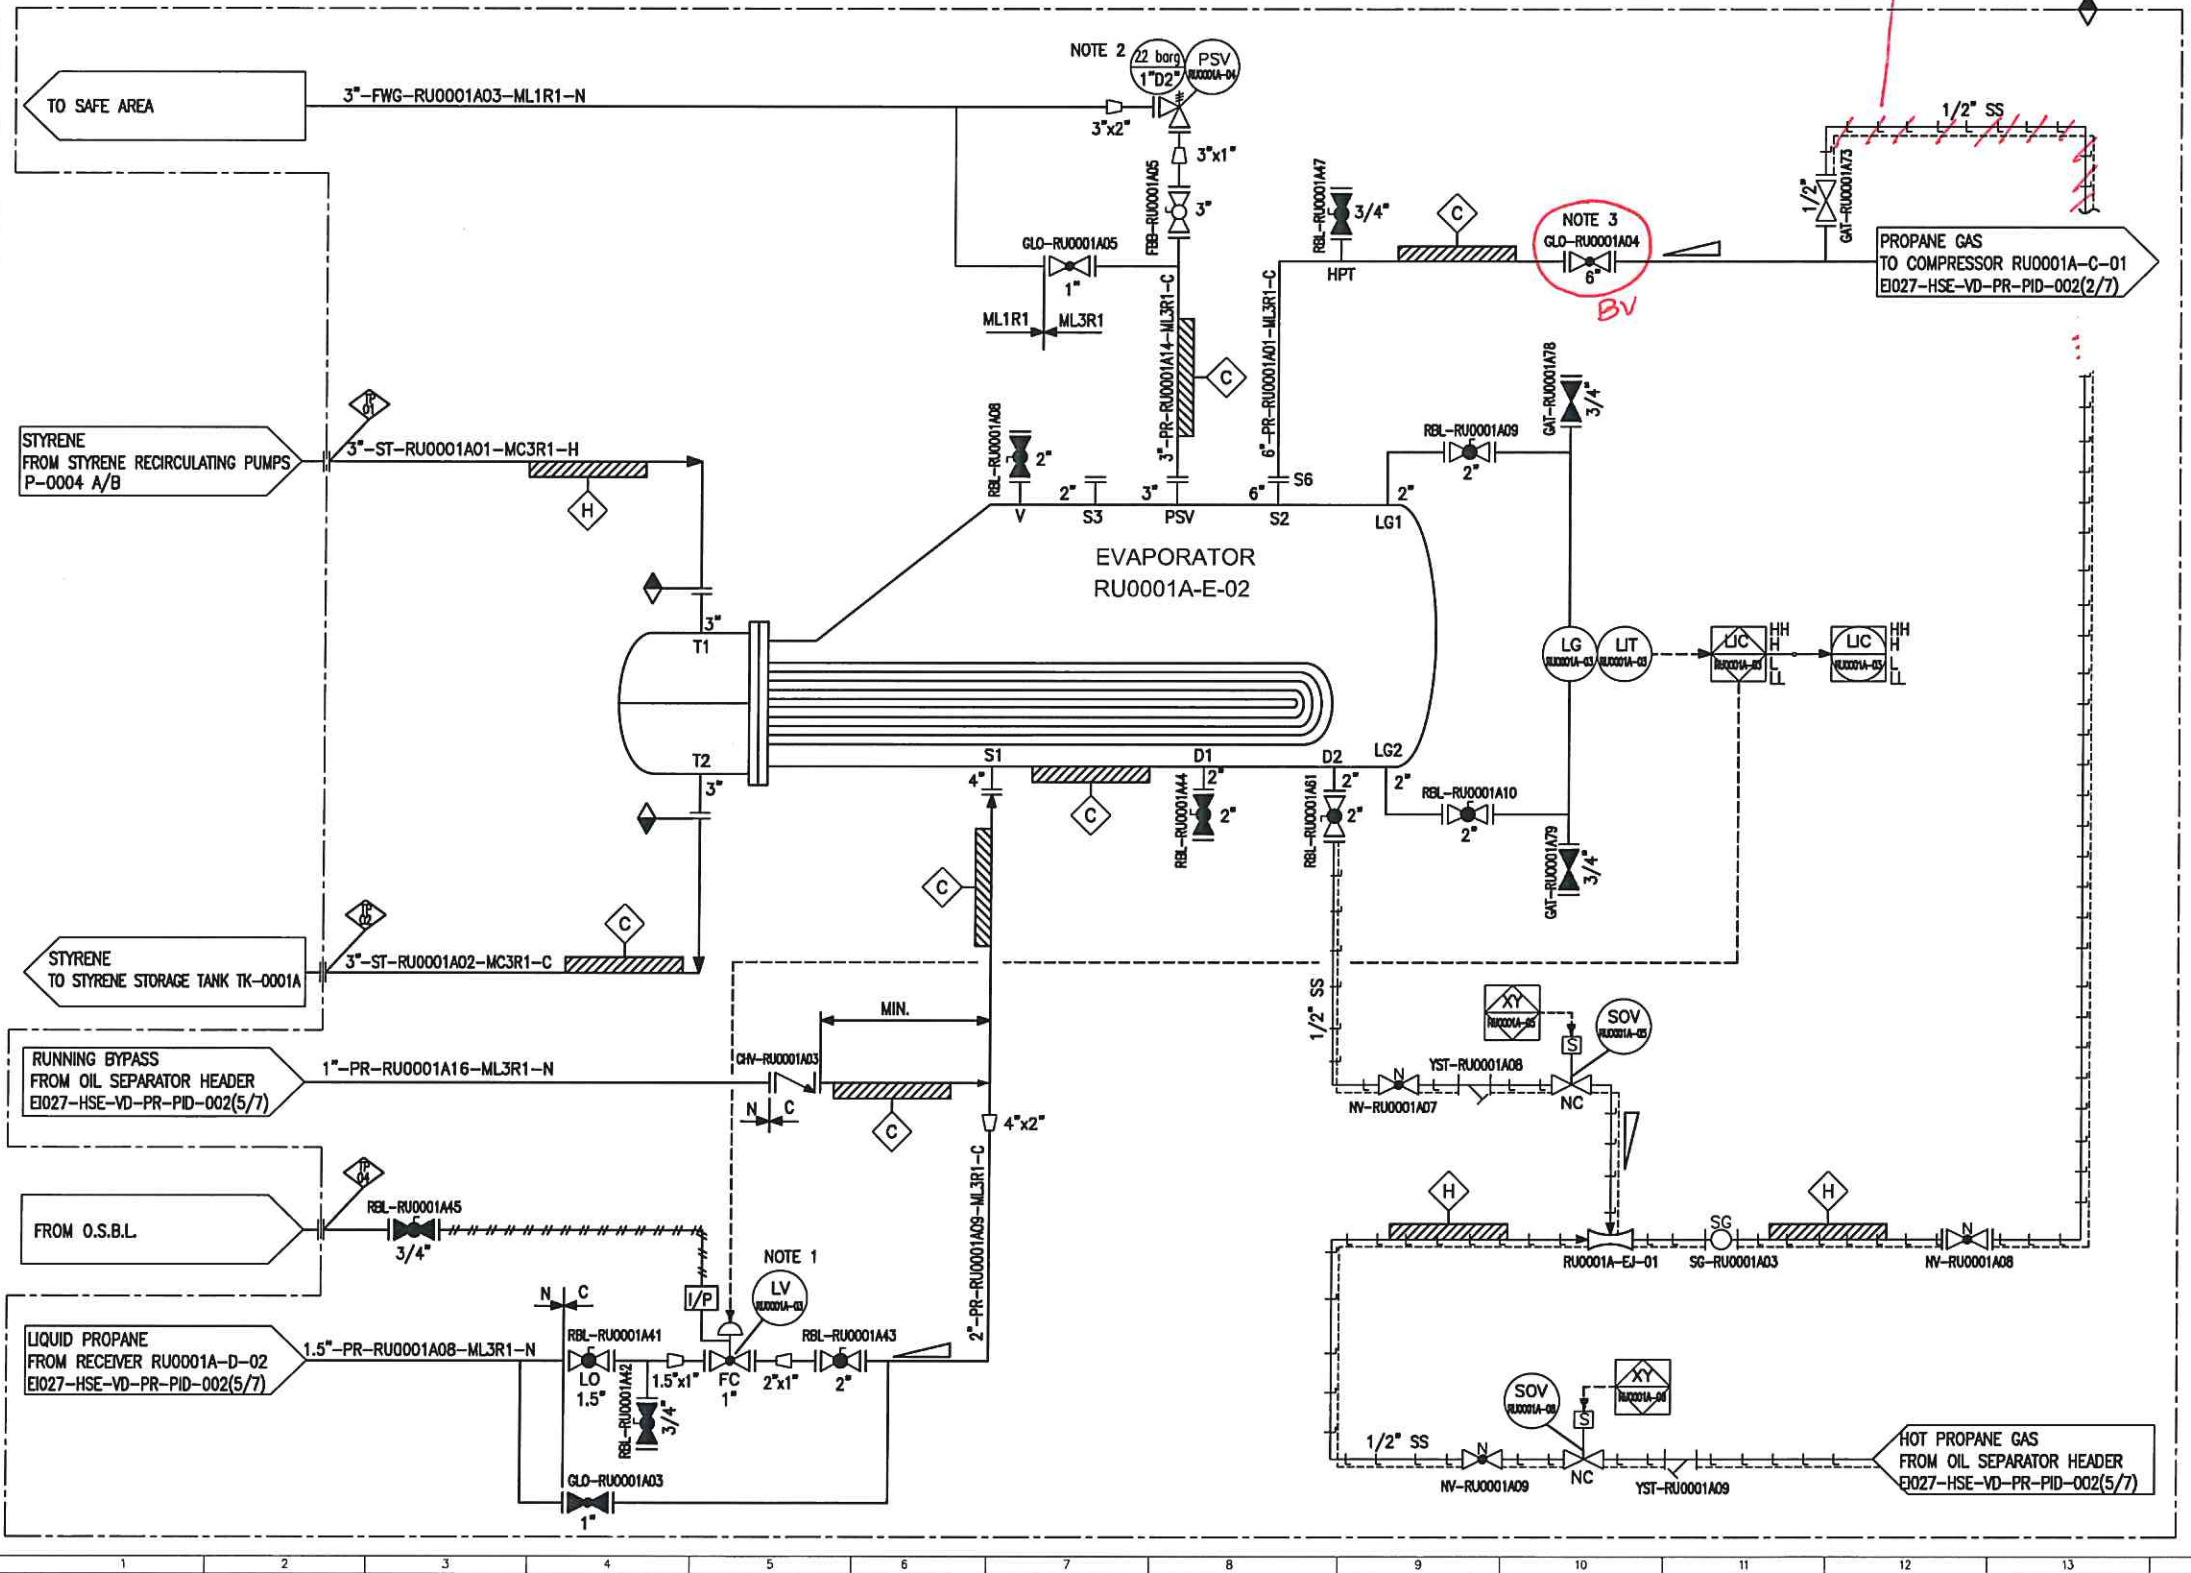

TAG NO.	RU0001A-E-02
SERVICE	EVAPORATOR
DESIGN PRESS. (barg)	S: 22.0+FV, T: 6.8+FV
DESIGN TEMP. (°C)	S: -45/120, T: 85
DESIGN DUTY (kW)	166.6
SHELL ID x TUBE L (mm)	600-925 x 2300
TEMA TYPE	BKU

REFERENCE DRAWING	DWG NO.	REV.

1. NOTES:
- 1- TRAVEL DOWN BLOCK TO BE SET AND LOCKED AT MINIMUM OPENING DURING COMMISSIONING (2 ~ 5%).
  - 2- SIZE OF PSV WILL BE FINALIZED ON NEXT STAGE.
  - 3- AT STAND STILL CONDITION, VALVE NEEDS TO BE CLOSED COMPLETELY DURING START-UP VALVE TO BE OPENED SMOOTHLY.
  - 4- SET TEMPERATURE FOR ELECTRICAL INSULATIONS IS 30°C.

TO BE SHOWN
↑ IN SHEET-3.

HOLDEE:

EQUIPMENT LIST:

KEY PLAN:

OD	ISSUED FOR APPROVAL (FA)	A.K.	F.SH.	A.M.
REV.	ISSUE DATE	DESCRIPTION	PREPARED	CHECKED APPROVED

CLIENT

CONSULTING ENGINEER

PROJECT:

DRAWING TITLE:

DRAWING NO.	REV.	SIZE	SCALE	SHEET
E027-HSE-VD-PR-PID-002	00	A3	NTC	6 of 7