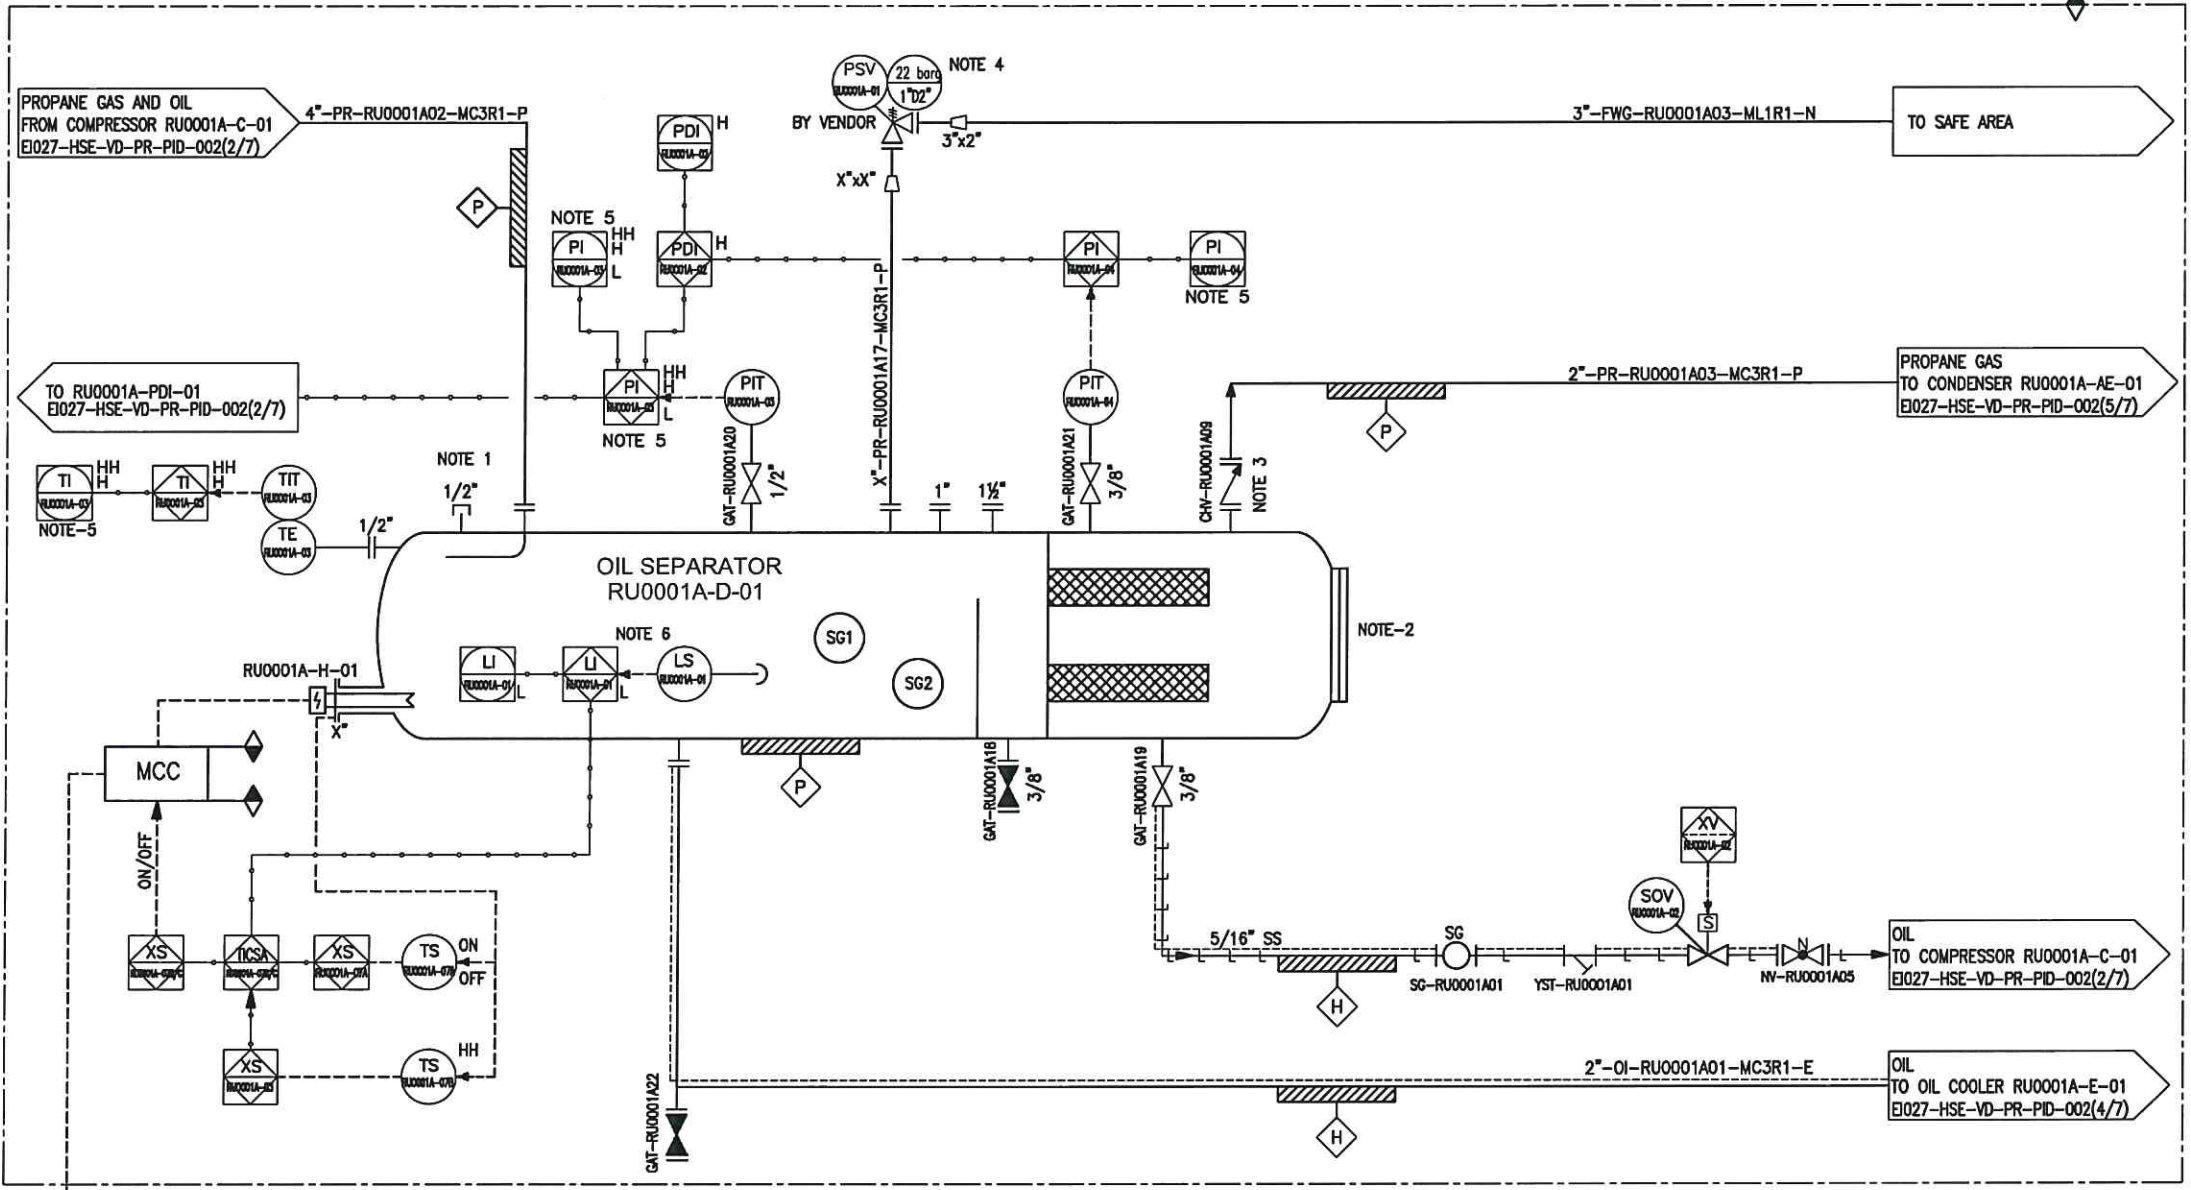

INSTRUMENT NUMBERS
 EACH INSTRUMENT HAS BEEN NAMED AS SHOWN BELON IN THE DOCUMENTATION:
 TAG: TAGNO.001XAA
 WHERE:
 X1 ONE DIGITS, WHICH IDENTIFY THE REF/NO. OF PACKAGE TRAIN (A OR B)
 TAG: INSTRUMENT TAG (ATTACHMENT: P&ID SYMBOLS)
 AA: TWO DIGITS, WHICH IS THE PROGRESSIVE ITEM NUMBER IN THE UNIT FROM 01 TO 99

TAG NO.	RU0001A-C-01
SERVICE	COMPRESSOR
TYPE	OIL FLOODED SCREW
MANUFACTURER	MAYEKAWA
DESIGN DP (BARG)	25 <i>OK ✓</i>
DESIGN DUTY (kW)	185

REFERENCE DRAWING	DWG NO.	REV.		
NOTES:				
1- OPENING DEGREE TO BE SET DURING COMMISSIONING AND LOGGED.				
2- SIGNALS ROUT TO DCS.				
3- SET TEMPERATURE FOR ELECTRICAL TRACING IS 30°C.				
HOLDE:				
EQUIPMENT LIST:				
KEY PLAN:				
DD	ISSUED FOR APPROVAL (IFA)	A.K. F.SH. A.M.		
REV. ISSUE DATE	DESCRIPTION	PREPARED CHECKED APPROVED		
CLIENT				
CONSULTING ENGINEER				
PROJECT:				
DRAWING TITLE:				
PROCESS & INSTRUMENTATION DIAGRAM (P&ID)-RU				
DRAWING NO.	REV.	SIZE	SCALE	SHEET
E1027-HSE-VD-PR-PID-002	00	A3	NTC	2 of 7

TAG NO.	RU0001A-D-01
SERVICE	OIL SEPARATOR
DESIGN PRESS. (BARG)	22
DESIGN TEMP. (°C)	-20/100
ID x L (mm)	590 x 2250

REFERENCE DRAWING	DWG NO.	REV.

- NOTES:
- OIL TOP UP & VACUUM CONNECTION.
 - INSPECTION HOLE.
 - STOP CHECK VALVE FOR PREVENT SPIN BACK.
 - SIZE OF PSV WILL BE FINALIZED ON NEXT STAGE.
 - SIGNAL ROUT TO DCS.
 - IN CASE OF LOW OIL LEVEL, THE OIL HEATER TO BE TRIPPED.
 - SET TEMPERATURE FOR ELECTRICAL TRACING IS 30°C.