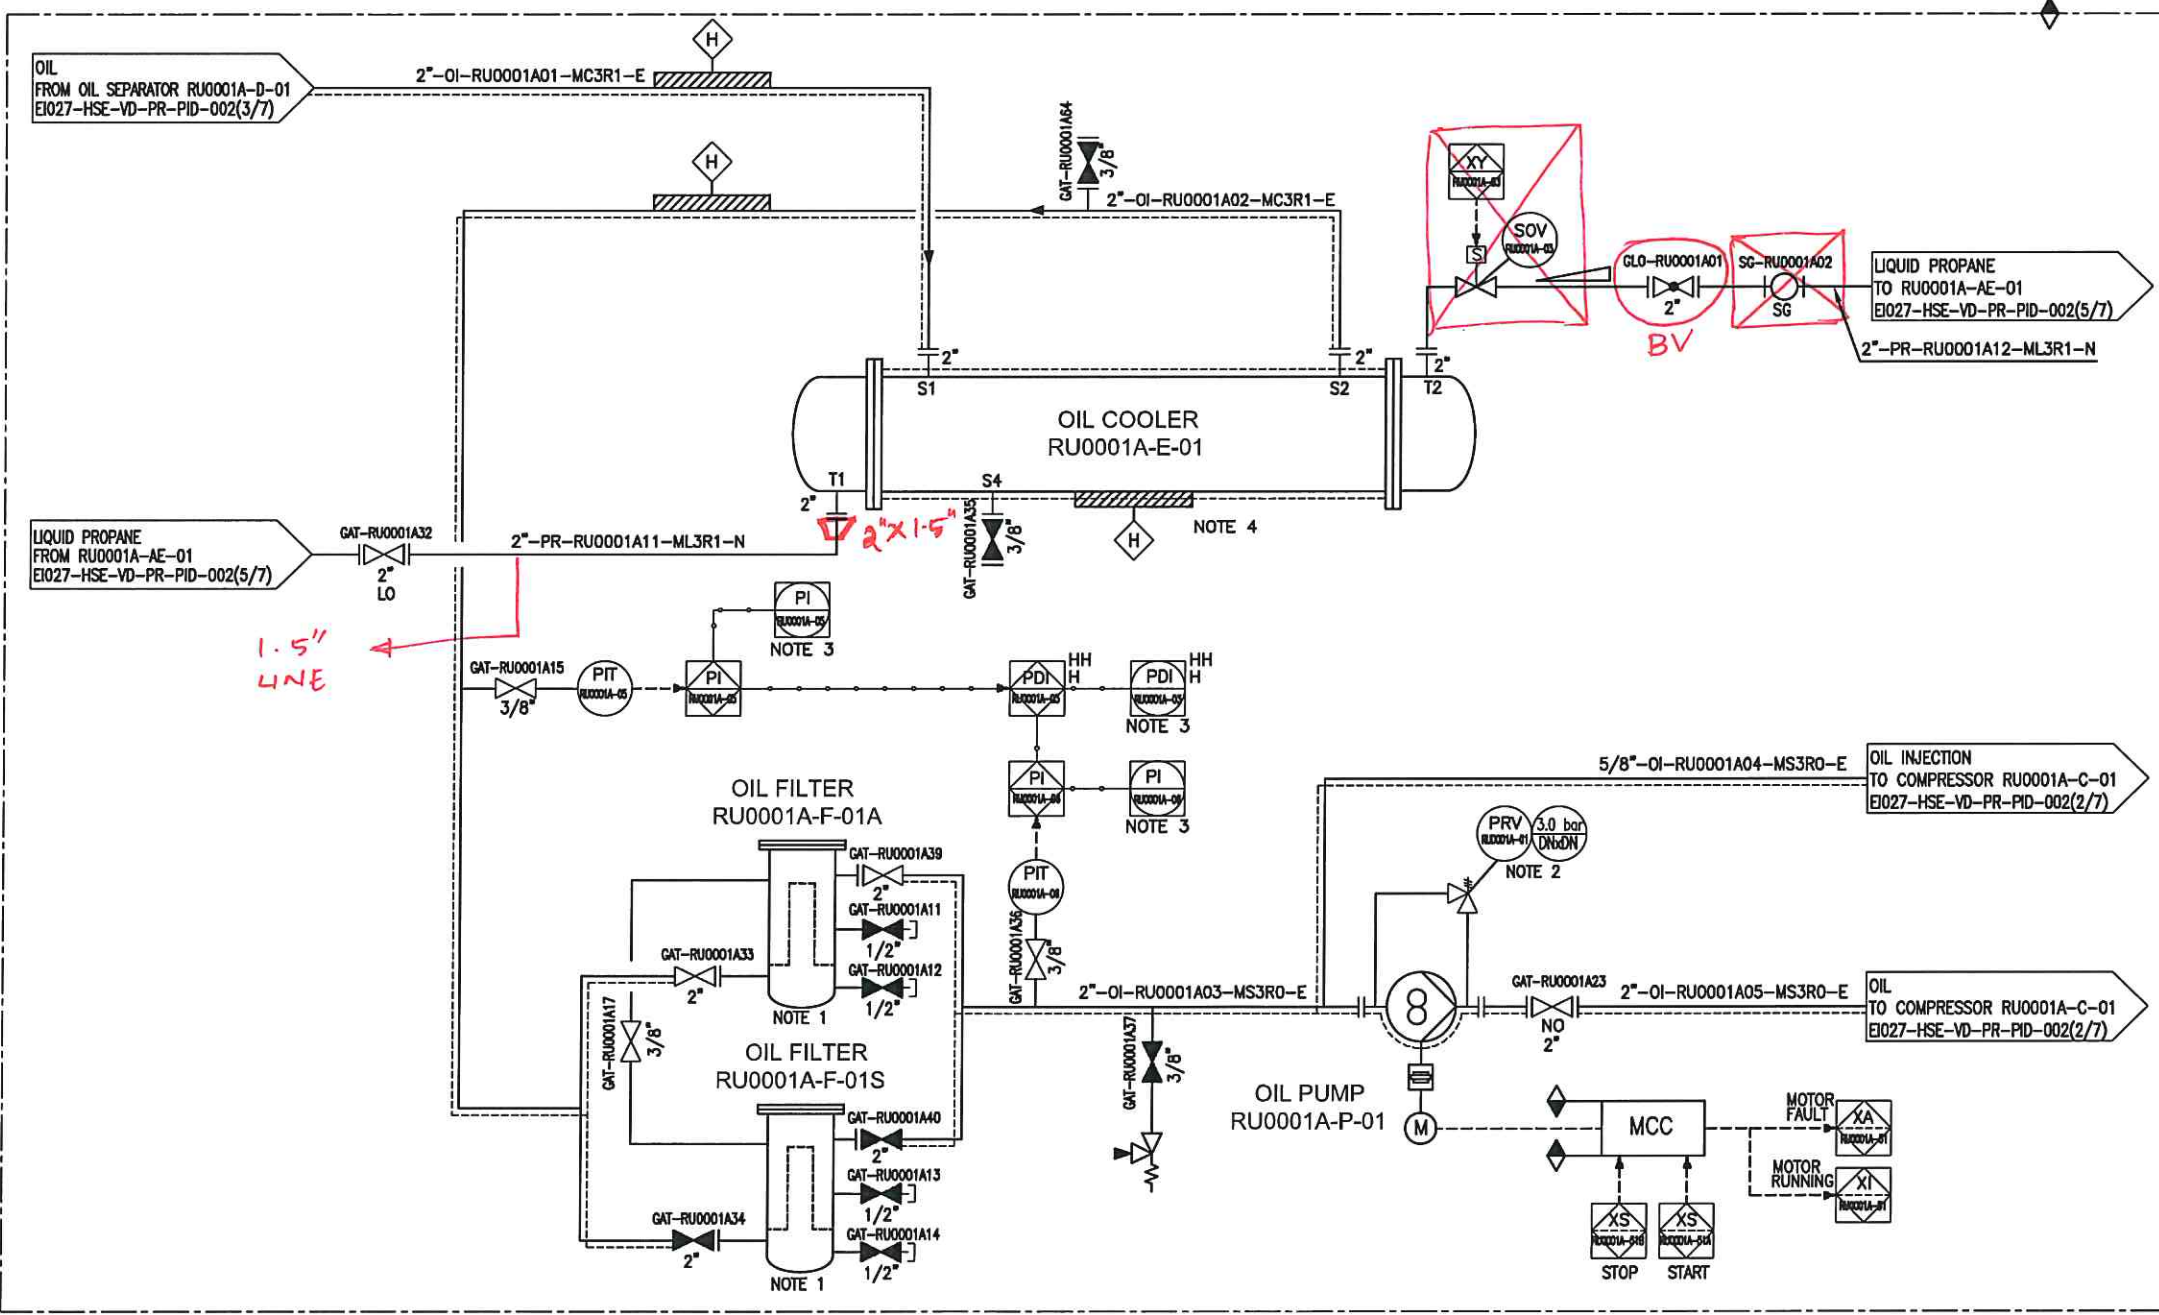

TAG NO.	RU0001A-E-01
SERVICE	OIL COOLER
DESIGN PRESS. (BARG)	S: 30, T:30
DESIGN TEMP. (°C)	S:5/100, T:-45/100
DESIGN DUTY (kW)	24.7
ID x L (mm)	139.7 x 2200
TYPE	AEH

TAG NO.	RU0001A-P-01
SERVICE	OIL PUMP
TYPE	SCREW PUMP
DESIGN PRESS. (BARG)	23
DESIGN TEMP. (°C)	5 / 100
RATED POWER (kW)	2.5

TAG NO.	RU0001A-F-01A/S
SERVICE	OIL FILTER
DESIGN PRESS. (BARG)	23
DESIGN TEMP. (°C)	5/100
ID x L (mm)	MAYEKAWA

REFERENCE DRAWING	DWG NO	REV.

1. NOTES:
1. ONE OPERATING / ONE STAND-BY.
  2. DP=3 BAR.
  3. SIGNAL ROUT TO DCS.
  4. HEAT TRACING TO BE TURNED OFF DURING COMPRESSOR START.
  5. SET TEMPERATURE FOR ELECTRICAL TRACING IS 30°C.

HOLDE:

EQUIPMENT LIST:

KEY PLAN:

REV.	ISSUE DATE	ISSUED FOR APPROVAL (IFA)	A.K.	F.SH.	A.M.

CLIENT:

CONSULTING ENGINEER:

PROJECT:

DRAWING TITLE:
PROCESS & INSTRUMENTATION DIAGRAM (P&ID)-RU

DRAWING NO.	REV.	SIZE	SCALE	SHEET
EI027-HSE-VD-PR-PID-002	00	A3	NTC	4 of 7