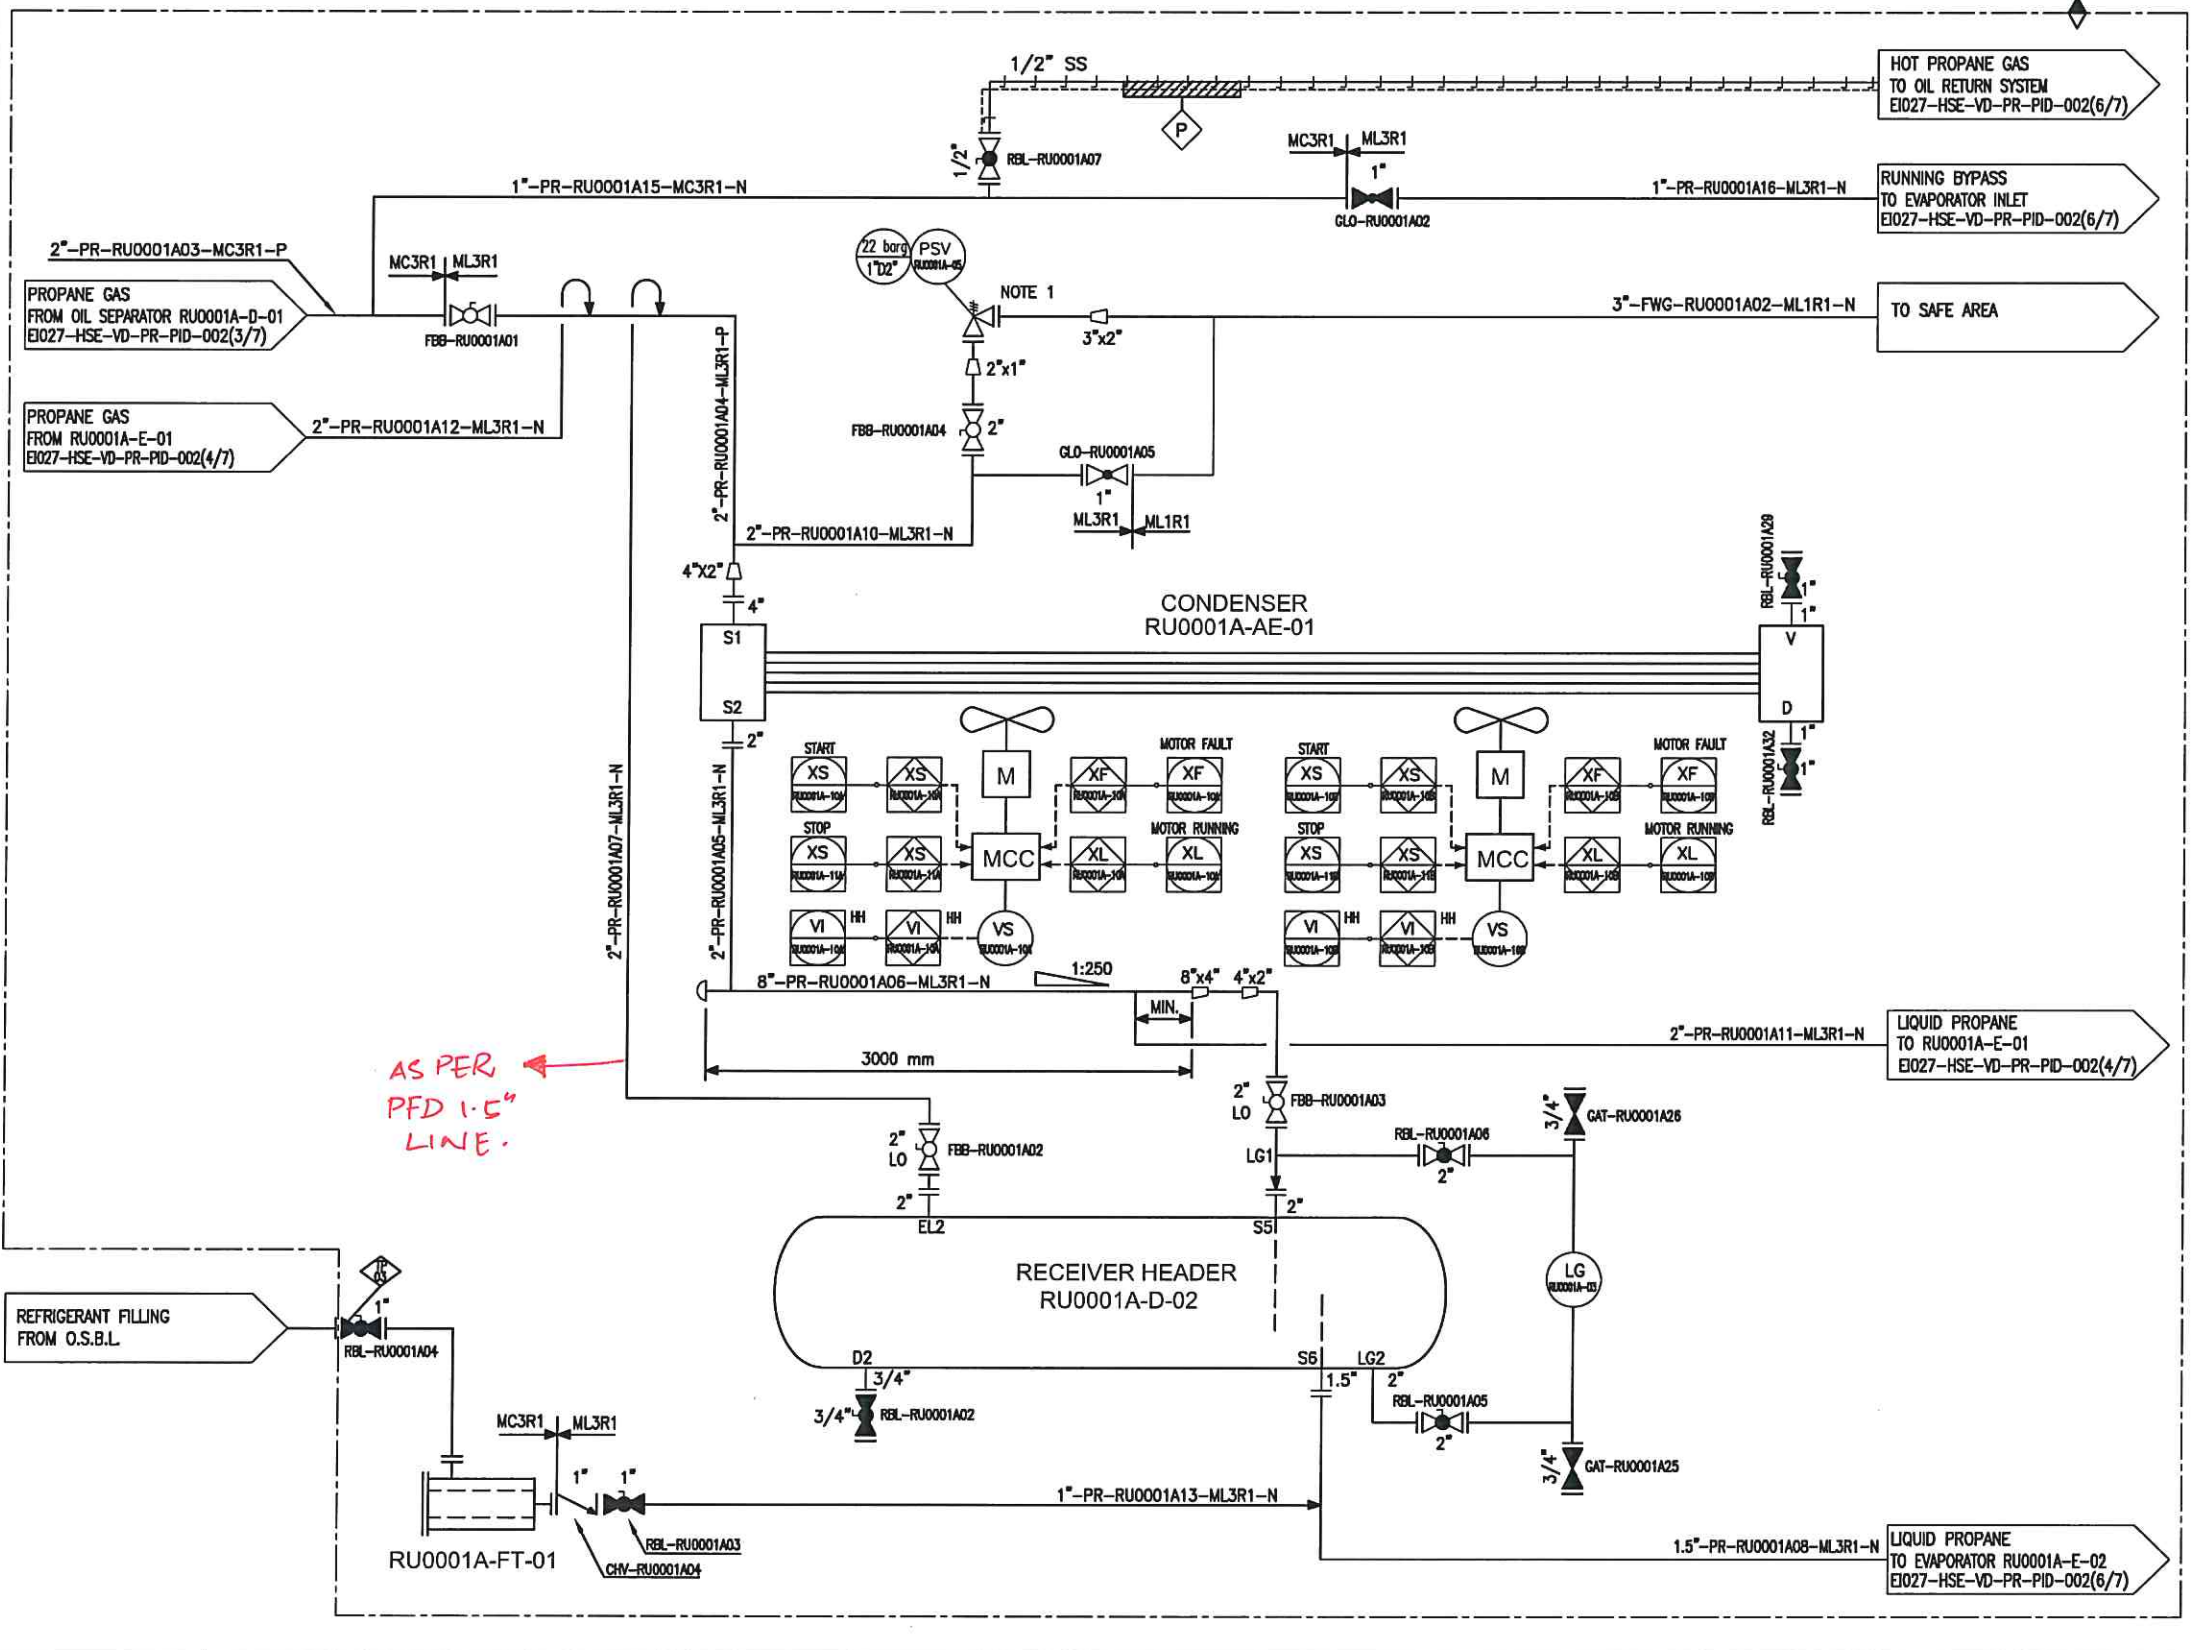

TAG NO.	RU0001A-AE-01
SERVICE	CONDENSER
DESIGN PRESS. (BARG)	22.0+FV
DESIGN TEMP. (°C)	-45/120
DESIGN DUTY (kW)	257

TAG NO.	RU0001A-D-02
SERVICE	RECEIVER HEADER
DESIGN PRESS. (BARG)	22.0+FV
DESIGN TEMP. (°C)	-45/120
ID x L (mm)	335x5050

REFERENCE DRAWING	DWG NO.	REV.

NOTES:

- 1- SIZE OF PSV WILL BE FINALIZED ON NEXT STAGE.
- 2- MANUAL FAN PITCH HAS BEEN CONSIDERED FOR EACH FAN.
- 3- SET TEMPERATURE FOR ELECTRICAL INSULATIONS IS 30°C.

AS PER
PFD 1.5"
LINE.

HOLDE:

EQUIPMENT LIST:

KEY PLAN:

DO	ISSUED FOR APPROVAL (IFA)	A.K.	F.SH.	A.M.
REV.	ISSUE DATE	DESCRIPTION	PREPARED	CHECKED APPROVED

CLIENT

CONSULTING ENGINEER

PROJECT:

DRAWING TITLE:
PROCESS & INSTRUMENTATION DIAGRAM (P&ID)-RU

DRAWING NO.	REV.	SIZE	SCALE	SHEET
EI027-HSE-VD-PR-PID-002	00	A3	NTC	5 of 7