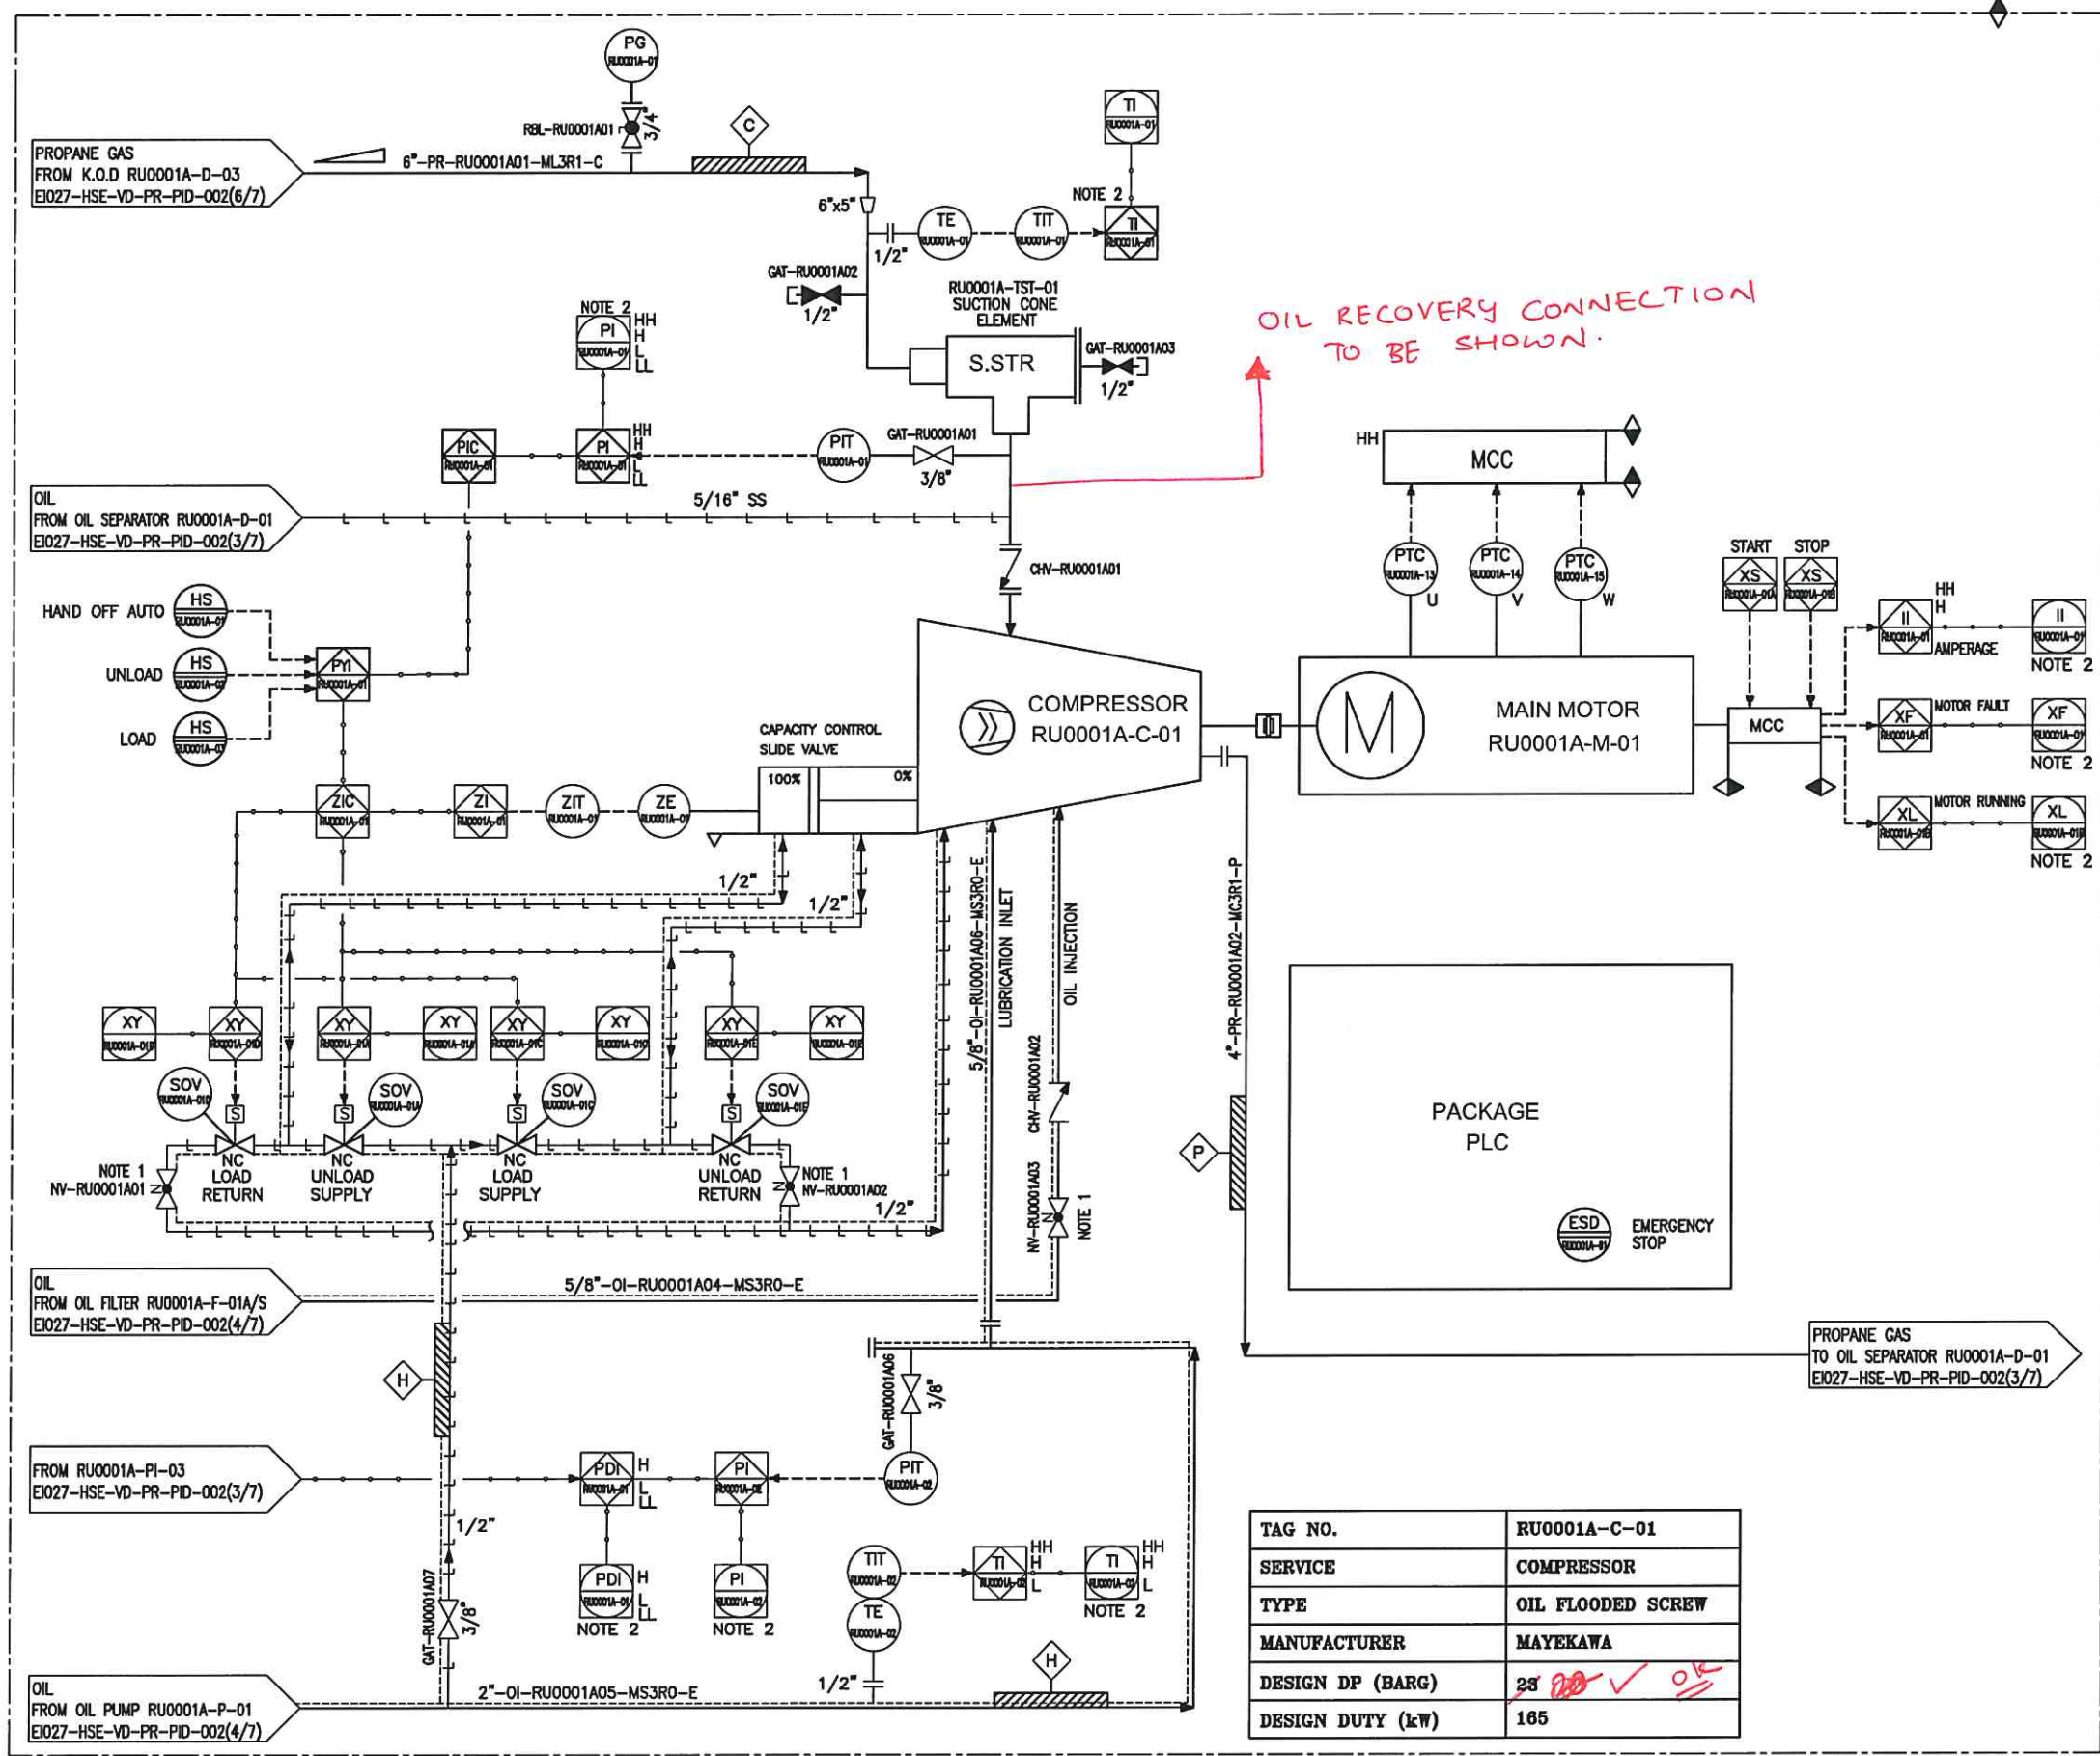

INSTRUMENT NUMBERS
 EACH INSTRUMENT HAS BEEN NAMED AS SHOWN BELON IN THE DOCUMENTATION:
 TAG: TAGNO.001XAA
 WHERE:
 X1 ONE DIGITS, WHICH IDENTIFY THE REF/NO. OF PACKAGE TRAIN (A OR B)
 TAG: INSTRUMENT TAG (ATTACHMENT: P&ID SYMBOLS)
 AA: TWO DIGITS, WHICH IS THE PROGRESSIVE ITEM NUMBER IN THE UNIT FROM 01 TO 99

TAG NO.	RU0001A-C-01
SERVICE	COMPRESSOR
TYPE	OIL FLOODED SCREW
MANUFACTURER	MAYEKAWA
DESIGN DP (BARG)	25 <i>OK ✓</i>
DESIGN DUTY (kW)	185

REFERENCE DRAWING	DWG NO.	REV.		
NOTES:				
1- OPENING DEGREE TO BE SET DURING COMMISSIONING AND LOGGED.				
2- SIGNALS ROUT TO DCS.				
3- SET TEMPERATURE FOR ELECTRICAL TRACING IS 30°C.				
HOLDE:				
EQUIPMENT LIST:				
KEY PLAN:				
DD	ISSUED FOR APPROVAL (IFA)	A.K. F.SH. A.M.		
REV. ISSUE DATE	DESCRIPTION	PREPARED CHECKED APPROVED		
CLIENT				
CONSULTING ENGINEER				
PROJECT:				
DRAWING TITLE:				
PROCESS & INSTRUMENTATION DIAGRAM (P&ID)-RU				
DRAWING NO.	REV.	SIZE	SCALE	SHEET
E1027-HSE-VD-PR-PID-002	00	A3	NTC	2 of 7

TAG NO.	RU0001A-D-01
SERVICE	OIL SEPARATOR
DESIGN PRESS. (BARG)	22
DESIGN TEMP. (°C)	-20/100
ID x L (mm)	590 x 2250

REFERENCE DRAWING	DWG NO.	REV.

- NOTES:
- OIL TOP UP & VACUUM CONNECTION.
 - INSPECTION HOLE.
 - STOP CHECK VALVE FOR PREVENT SPIN BACK.
 - SIZE OF PSV WILL BE FINALIZED ON NEXT STAGE.
 - SIGNAL ROUT TO DCS.
 - IN CASE OF LOW OIL LEVEL, THE OIL HEATER TO BE TRIPPED.
 - SET TEMPERATURE FOR ELECTRICAL TRACING IS 30°C.